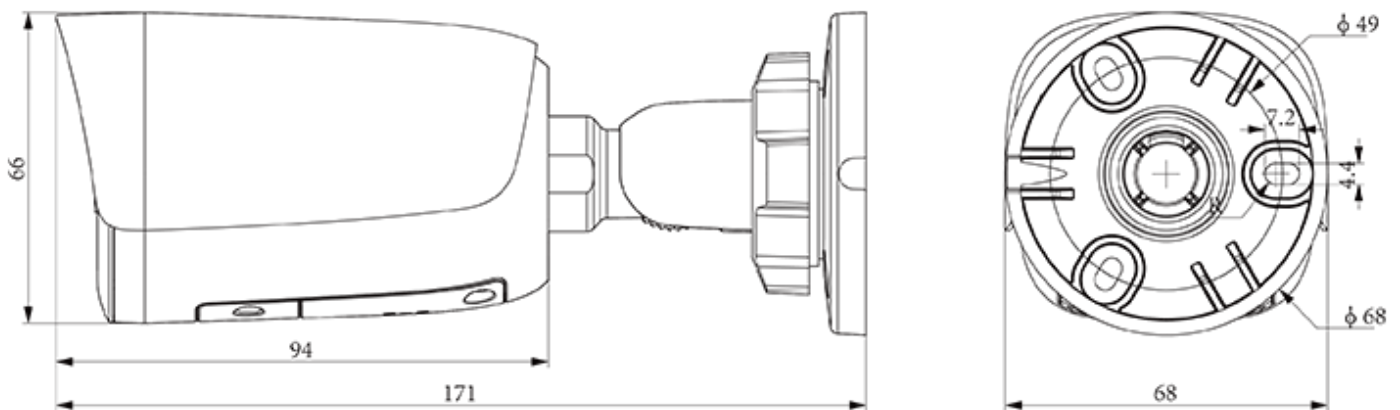

Storage Humidity	Humidity 95% or less (no condensation)
Power Supply	DC12V±25%,MAX 6.5W; POE 802.3af,MAX 8W
Protection	Surge4000V; ESD6000V; IP67
Boundary Dimensions	170(L)73(W)73(H)mm
Package Dimensions	195(L)95(W)105(H)mm
GrossWeight	0.73kg

DIMENSIONS (Unit: mm)

Assembly diagram of Junction Box