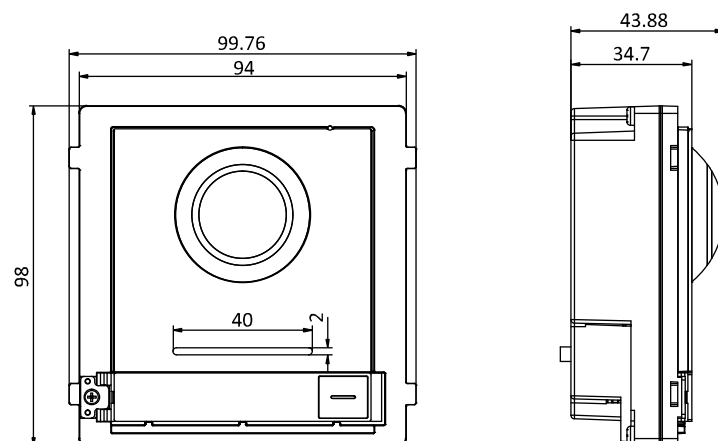

Specification

System parameters	
Processor	Embedded MCU Processor
Operation system	Embedded Linux operation system
Operation method	Physical button
Video Parameters	
Camera	Low illumination 2 MP HD IR camera
Video Compression Standard	H.264
Resolution	Main stream : 1920 × 1080 Sub stream : 720 × 480
BLC	Supported
DNR	Supported
WDR	Supported
Anti-flicker	50 Hz, 60 Hz
Field of view	Horizontal: 180° Vertical: 96°
Audio parameters	
Audio input	Built-in omnidirectional microphone
Audio output	Built-in loudspeaker (More than 85 dB within 20 cm)
Audio compression standard	G.711 U
Audio compression Rate	64 Kbps
Audio quality	Noise suppression and echo cancellation
Light supplement	
Light supplement mode	IR supplement
Network parameters	
Ethernet	10/100 Mbps self-adaptive Ethernet
Network protocol	TCP/IP, RSTP
Alarm parameters	
Tampering alarm	1
Interfaces	
Module-connecting	1
Door contact input	2
Exit button input	2
I/O input	4
Debug	1
Door control	2, breakdown voltage: 36 V
Performances	
Card capacity	Max. 10000
User capacity	Max. 2000
Linked Indoor station	Max. 500
Linked sub door station	Max. 8

Linked doorphone	Max. 8
Protocol	ISAPI, RTSP, STMP, SNMP
Unlock door	Unlock by presenting cards, unlock via Client Software, unlock via App, unlock via indoor station

General	
Physical button	1
Power supply	12 VDC/PoE (IEEE 802.3af)
Power consumption	4 W
Working temperature	-40° C to +55° C (-40° F to 131° F)
Working humidity	10% to 95%
Installation	Flush mounting, surface mounting
Dimension	98 mm × 99.8 mm × 43.9 mm (3.86" × 3.93" × 1.73")
Material	Stainless steel

Available Model

DS-KD8003-IME1/S

Appearance and Interfaces