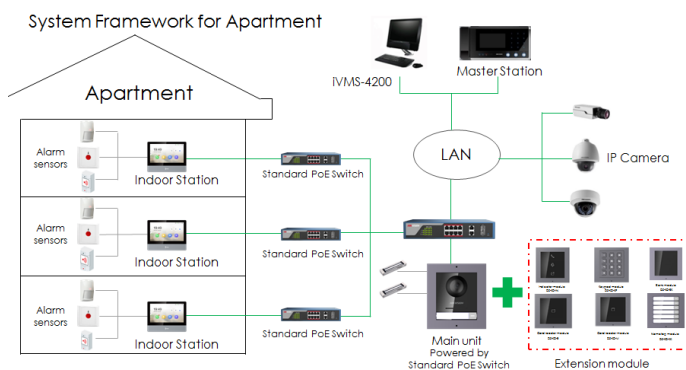

DS-KD8003-IME1/S

Video Intercom Module Door Station

HIKVISION

Key Feature

- 2 MP HD video intercom function
- Access control function
- Noise suppression and echo cancellation
- Low illumination
- Tampering alarm supported
- Fisheye camera with IR supplement light
- Supports sub-modules' access (max. 7)
- Nametag customization
- Easy to and extend

Typical Application

Specification

System parameters	
Processor	Embedded MCU Processor
Operation system	Embedded Linux operation system
Operation method	Physical button
Video Parameters	
Camera	Low illumination 2 MP HD IR camera
Video Compression Standard	H.264
Resolution	Main stream : 1920 × 1080 Sub stream : 720 × 480
BLC	Supported
DNR	Supported
WDR	Supported
Anti-flicker	50 Hz, 60 Hz
Field of view	Horizontal: 180° Vertical: 96°
Audio parameters	
Audio input	Built-in omnidirectional microphone
Audio output	Built-in loudspeaker (More than 85 dB within 20 cm)
Audio compression standard	G.711 U
Audio compression Rate	64 Kbps
Audio quality	Noise suppression and echo cancellation
Light supplement	
Light supplement mode	IR supplement
Network parameters	
Ethernet	10/100 Mbps self-adaptive Ethernet
Network protocol	TCP/IP, RSTP
Alarm parameters	
Tampering alarm	1
Interfaces	
Module-connecting	1
Door contact input	2
Exit button input	2
I/O input	4
Debug	1
Door control	2, breakdown voltage: 36 V
Performances	
Card capacity	Max. 10000
User capacity	Max. 2000
Linked Indoor station	Max. 500
Linked sub door station	Max. 8