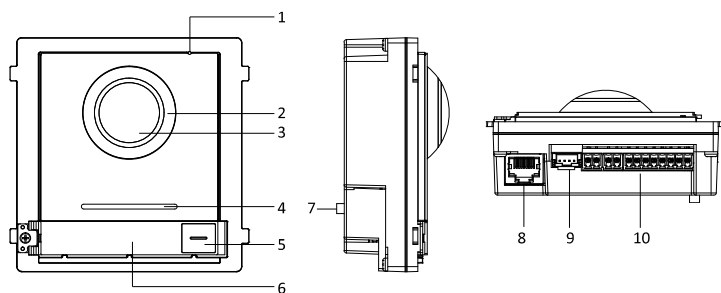

Linked doorphone	Max. 8
Protocol	ISAPI, RTSP, STMP, SNMP
Unlock door	Unlock by presenting cards, unlock via Client Software, unlock via App, unlock via indoor station

General	
Physical button	1
Power supply	12 VDC/PoE (IEEE 802.3af)
Power consumption	4 W
Working temperature	-40° C to +55° C (-40° F to 131° F)
Working humidity	10% to 95%
Installation	Flush mounting, surface mounting
Dimension	98 mm × 99.8 mm × 43.9 mm (3.86" × 3.93" × 1.73")
Material	Stainless steel

Available Model

DS-KD8003-IME1/S

Appearance and Interfaces