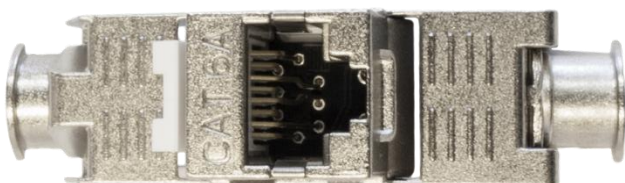

Product Images