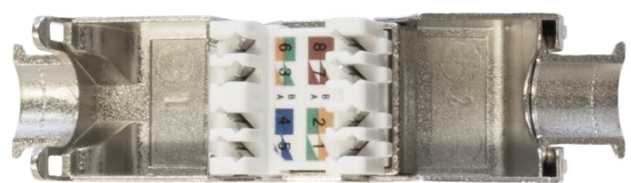

Product Images