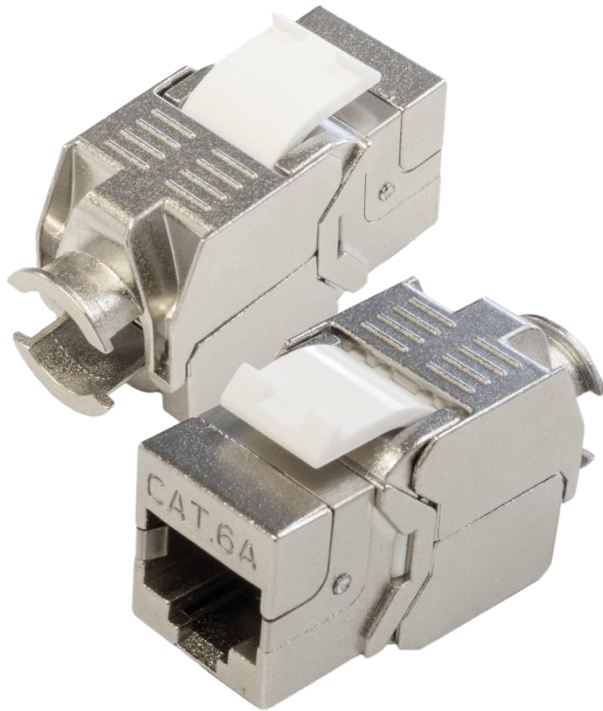

## Copper Structured Cabling

# Category 6A STP Keystone Jack

Linxcom CAT6A STP Keystone jacks comply with the EIA/TIA standard for Category 6 Augmented and are available in a choice of 90°, 180° shuttered and non-shuttered.

Available in Black, White or combination, all Linxcom keystone jacks come with covers and are individually tested and checked before they leave our factory.

### Features & Benefits

- 3P Certified
- High temperature thermoplastic housing
- Compact design, 8 positions and 8 conductors
- Meets or exceeds the requirement proposed by TIA /EIA 568 B .2 and TIA/EIA Category 6A
- Phosphor Bronze contact with 6-50um gold plating
- Available in UTP or STP
- Low attenuation loss, high return loss
- Accepts 22-26 AWG solid wires with insulation diameter of 0.4-0.6mm

## Performance

Insertion Life	750 cycles minimum
IDC Life	200 times (22-26 AWG solid wire) minimum
Contact Material	Phosphor Bronze, Gold Plating (0.5mm)
IDC Material	Phosphor Bronze stamp pin (0.35mm)
Housing Material	PC UL94V-0
Conformance	EIA/TIA 568A/B wiring standards, ISO/IEC 11801:2002, EIA/TIA 568B.2.1:2002, RoHS