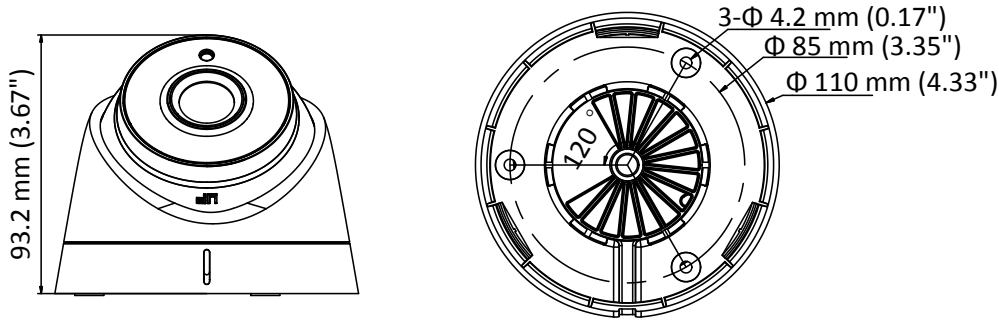

Order Models

DS-2CE56D0T-IT3E

Dimension

Accessory

Distributed by