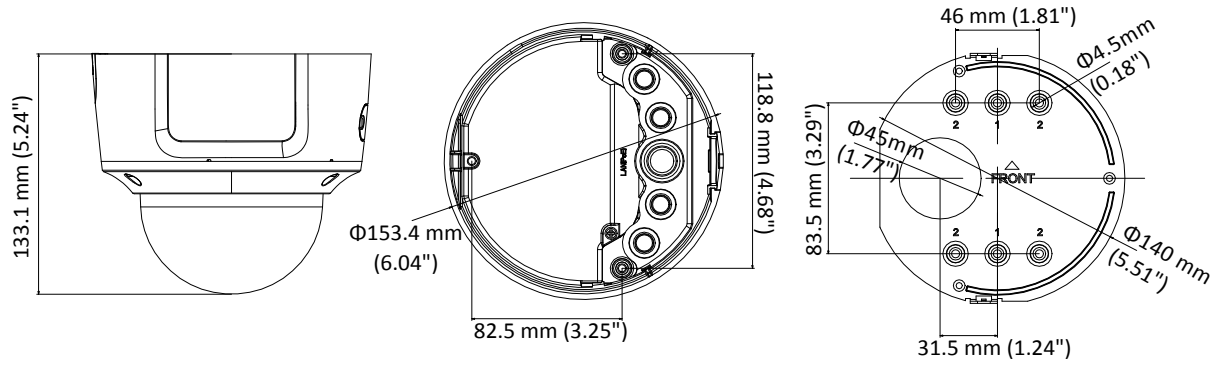

Dimensions

Accessories

DS-1475ZJ-SUS
Vertical Pole Mount

DS-1476ZJ-SUS
Corner Mount