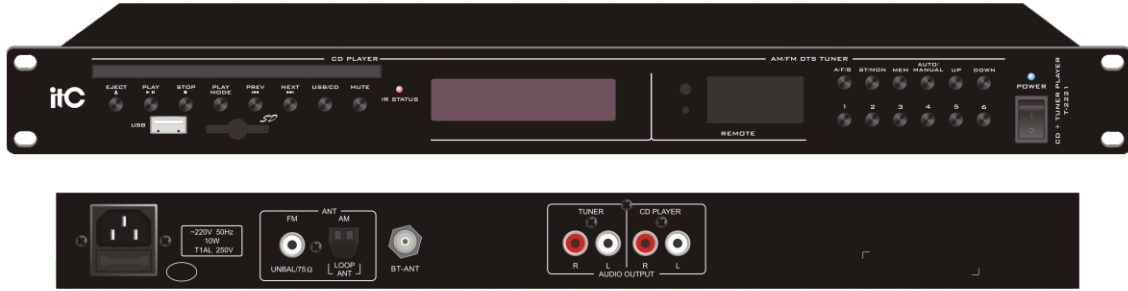

CD/MP3 Player with Tuner (4 Audio Sources in One)

T-2221

Description

- * Standard cabinet-type CD, MP3 (with USB and SD card interfaces) and radio integrated playback equipment.
- * Provide a combined audio source for the broadcasting system, and manually control the CD, MP3, Bluetooth and radio players.

Features

- * Standard cabinet-type design (1U), black alumina brushed panel, humanized drawing, exquisite craftsmanship, showing high-grade temperament.
- * Built-in USB interface / SD card slot, CD movement and radio, Bluetooth four audio sources, CD player and MP3 player share one channel output, radio and Bluetooth share one channel output.
- * CD uses high-end suction movement.
- * The radio uses a high-sensitivity radio module; FM and AM (AM / FM) stereo two-band reception is optional, and the radio frequency memory can be stored up to 99.
- * With infrared remote control function, and can independently control the volume control.

Specifications

Model	T-2221
Frequency Response	20Hz~20KHz (-2dB)
THD	≤0.1%
Channel Separation	65dB
Dynamic Range	75dB
S/N Ratio	85dB
CD Audio Output	775mV
TUNER	
Radio Frequency	FM: 87.5-108.0MHz, AM: 522-1620KHz
Antenna Input	FM: 75Ω Unbalance, AM: Low impedance round ring antenna
Sensitivity	FM: ≤10uA, AM: ≤100uA
Band Memory	99
Radio Audio Output	775mV/600Ω
Power Supply	~220V 50Hz
Dimensions	484 x 209 x 44mm
Net Weight	3.8Kg

Rear Panel