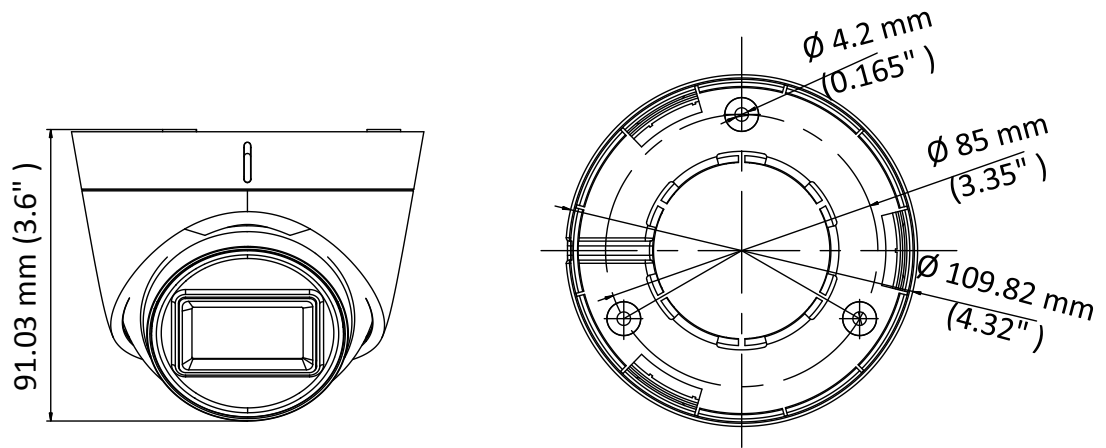

Order Models

DS-2CE78U1T-IT1F

Dimension