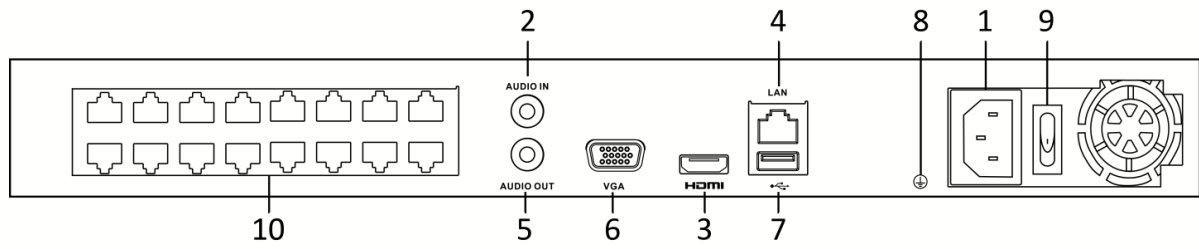

Dimensions

Index	Description	Index	Description
1	Power Supply	6	VGA Interface
2	Audio In	7	USB Interface
3	HDMI Interface	8	Ground
4	LAN Network Interface	9	Power Switch
5	Audio Out	10	Network Interfaces with PoE function (16 interfaces for HWN-4216MH-16P)

Specifications

Model		HWN-4216MH-16P
Video/Audio input	IP video input	16-ch Up to 8 MP resolution
	Two-way audio	1-ch, RCA (2.0 Vp-p, 1 k Ω)
Network	Incoming bandwidth	160 Mbps
	Outgoing bandwidth	80 Mbps
Video/Audio output	Recording resolution	8 MP/6 MP/5 MP/4 MP/3 MP/1080p/UXGA /720p/VGA/4CIF/DCIF/2CIF/CIF/QCIF
	HDMI output resolution	1-ch, 4K (3840 × 2160)/30Hz, 1920 × 1080p/60Hz, 1600 × 1200/60Hz, 1280 × 1024/60Hz, 1280 × 720/60Hz, 1024 × 768/60Hz
	VGA output resolution	1-ch, 1920 × 1080p/60Hz, 1280 × 1024/60Hz, 1280 × 720/60Hz, 1024 × 768/60Hz
	Audio output	1-ch, RCA (Linear, 1 KΩ)
Decoding	Decoding format	H.265/H.265+/H.264/H.264+/MPEG4
	Live view / Playback resolution	8 MP/6 MP/5 MP/4 MP/3 MP/1080p/UXGA /720p/VGA/4CIF/DCIF/2CIF/CIF/QCIF
	Synchronous playback	16-ch
	Capability	1-ch @ 8 MP / 4-ch @ 1080p
Network management	Network protocols	TCP/IP, DHCP, Hik-Connect, DNS, DDNS, NTP, SADP, SMTP, NFS, iSCSI, UPnP™, HTTPS
Hard disk	SATA	2 SATA interfaces
	Capacity	Up to 6TB capacity for each disk
External interface	Network interface	1, RJ-45 10/100/1000 Mbps self-adaptive Ethernet interface
	USB interface	2 × USB 2.0
POE Interface	Interface	16, RJ-45 10/100 Mbps self-adaptive Ethernet interface
	Power	≤ 150W
	Standard	IEEE 802.3 af/at
General	Power supply	100 to 240 VAC
	Power	≤ 280W
	Consumption (without hard disk and POE)	≤ 15W
	Working temperature	-10 to +55° C (+14 to +131° F)
	Working humidity	10 to 90 %
	Chassis	1U chassis
	Dimensions (W × D × H)	385 × 315 × 52 mm (15.2"× 12.4" × 2.0")
Weight(without hard disk)	≤ 2.6 kg (5.7 lb)	