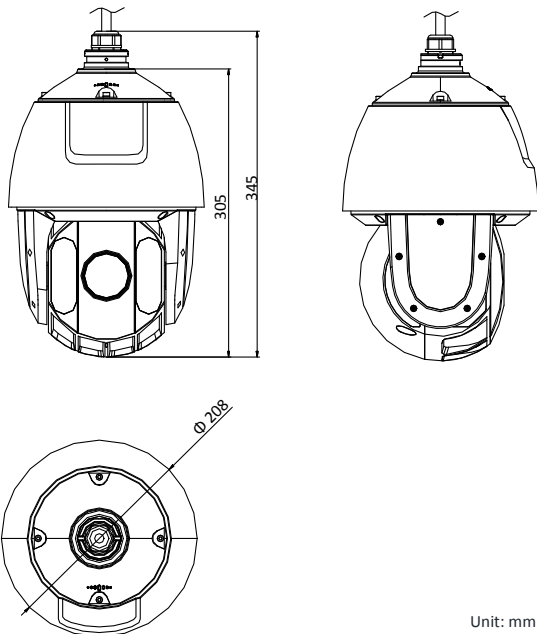

Finnish, Croatian, Slovenian, Serbian, Turkish, Korean, Traditional Chinese, Thai, Vietnamese, Japanese, Latvian, Lithuanian, Portuguese (Brazil)
Power	24 VAC, 2.2 A, 50/60 Hz and Hi-PoE, 42.5 to 57 VDC, 1.41 A Max.: 30 W, including max. 10W for IR
Working Temperature	-30°C to 65°C (-22°F to 149°F)
Working Humidity	≤ 90%
Protection Level	IP66 Standard, 4000V Lightning Protection, Surge Protection and Voltage Transient Protection
Material	ADC 12, PC+10% GF
Dimensions	Φ 208 mm × 345 mm (Φ 8.19" × 13.58")
Weight	Approx. 3.3 kg (7.28 lb)

DORI

The DORI (detect, observe, recognize, identify) distance gives the general idea of the camera ability to distinguish persons or objects within its field of view.

It is calculated based on the camera sensor specification and the criteria given by EN 62676-4: 2015.

DORI	Detect	Observe	Recognize	Identify
Definition	25 px/m	63 px/m	125 px/m	250 px/m
Distance (Tele)	2400.0 m (7874.0 ft)	952.4 m (3124.7 ft)	480.0 m (1574.8 ft)	240.0 m (787.4 ft)

Available Model

DS-2DE5425IW-AE (C), 24 VAC & Hi-PoE

Dimensions