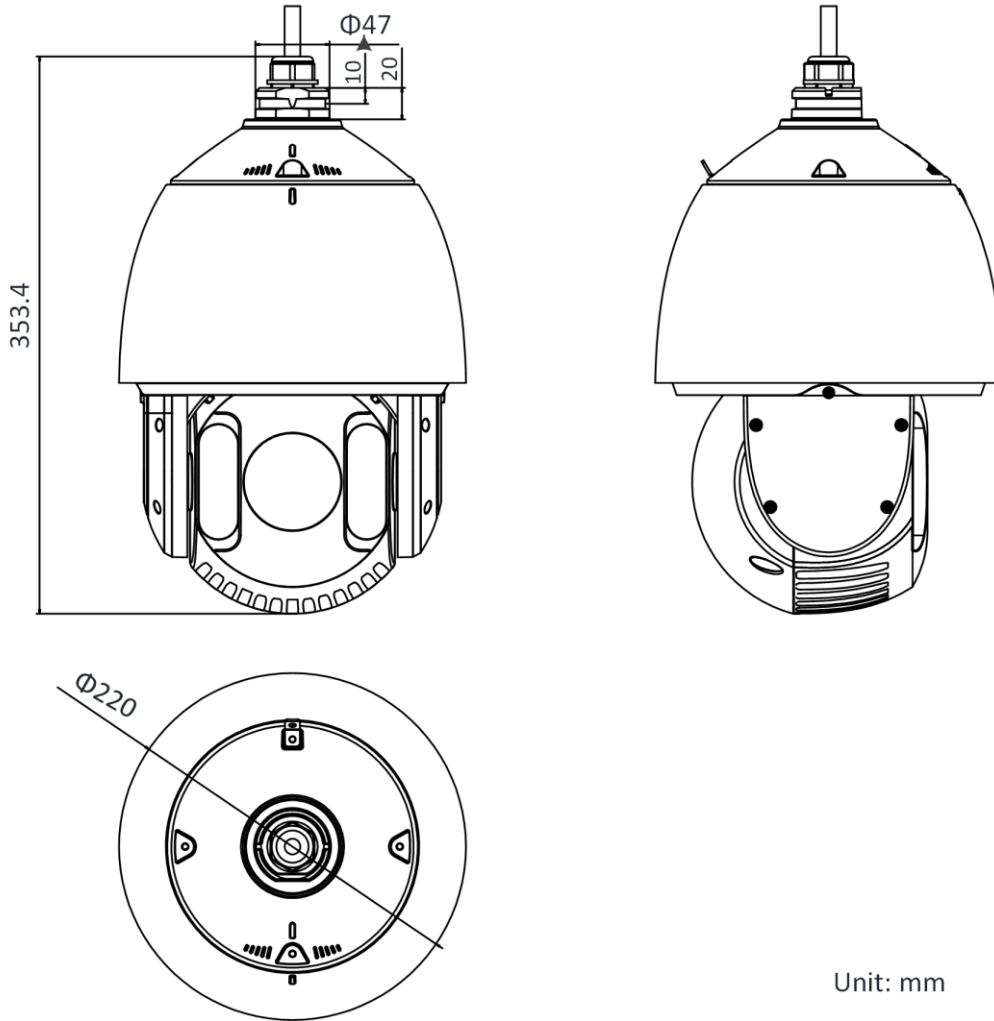

Dimensions

Unit: mm

**Accessory
Optional:**

**DS-1604ZJ-Box-Corner
Wall Mount with Junction
Box**

**DS-1602ZJ
Wall Mount**

**DS-1604ZJ-Box
Wall Mount with Junction
Box**

**DS-1604ZJ
Wall Mount**

**DS-1682ZJ
Extendable Pole for
Pendant Mount**