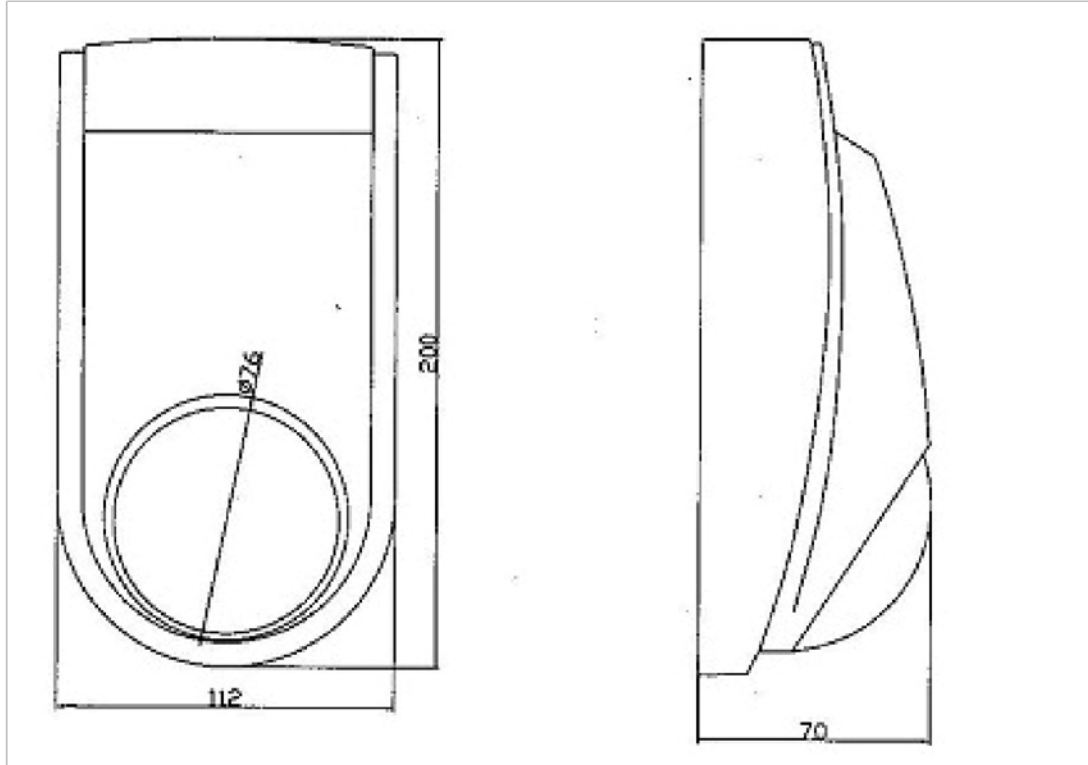

## SPECIFICATION SHEET

### Wiring Instruction

Siren	Strobe	LED (Optional)	Tamper
○ ○	○ ○	○ ○	○ ○
+ -	+ -	+ -	

WARNING: MAKE SURE THE WIRINGS DO NOT PREVENT THE TAMPER SWITCH.

PRODUCT SIZE:.....112W)\*200(L)\*70(H)MM  
 STROBE SOURCE:.....LED  
 RATED VOLTAGE:.....DC12V  
 WORKING VOLTAGE:.....DC9-15V  
 RATED CURRENT:.....250MA  
 RATED STROBE FREQUENCY:.....80±10TIMES/MINUTE  
 SOUND TYPE AND LEVEL.....1 TONE/112DB  
 SWITCH.....TRIPLE TAMPERS PROTECTION  
 PLASTIC MATERIAL:.....ABS/AS  
 PLASTIC COLOUR:.....WHITE/RED