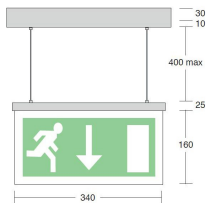

SylSafe Suspended Adjustable Exit Signs ADJ SUSP LED Exit Sign Arrow Down 9154042

Lifetime data

Average life (Nominal) (h)	50000

Physical data

Housing colour	White
IP rating	IP20
Nominal Product Length (mm)	340
Nominal Product Width (mm)	30
Nominal Product Height (mm)	185
Weight (kg)	1.7

Packaging

Single packaging type	Carton
Packaging single length / height (cm)	40.0
Packaging single width (cm)	20.0
Packaging single depth (cm)	20.0
Units per outer package	1
Packaging outer length / height (cm)	40.0
Packaging outer width (cm)	20.0
Packaging outer depth (cm)	20.0

TECHNICAL DRAWINGS