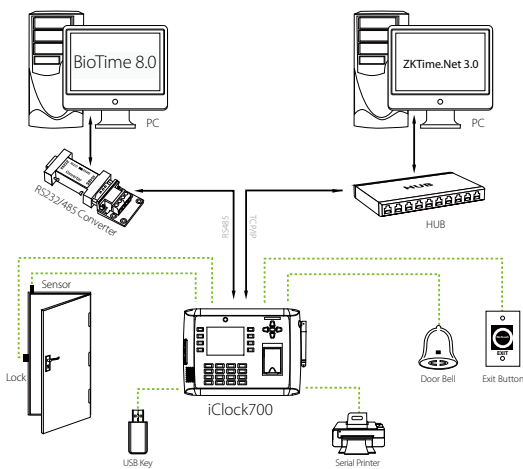

Specifications

Fingerprint Capacity	8000
Card Capacity	10,000 (Optional)
Record Capacity	200,000
Display	3.5-inch TFT Screen
Communication	RS232/485, TCP/IP, USB-host/client
Standard Functions	Workcode, SMS, DST, Webserver, Scheduled-bell, Self-Service Query, Automatic Status Switch, Photo ID, T9 Input, Anti-passback, Camera, Built-in Battery
Access Control Interface	3rd Party Electric Lock, Door Sensor, Exit Button, Alarm, Door Bell
Wiegand Signal	Input & Output
Optional Functions	ID/IC Card/HID, External Printer, ADMS, Wi-Fi, 3G, Multi Verification Mode
Software	ZKTime.Net 3.0/BioTime 8.0
Power Supply	DC 12V 3A
Verification Speed	≤1 Sec.
Operating Temp.	0°C - 45°C
Operating Humidity	20% - 80%
Dimension	225.2×166.0×46.3mm (Length×Width×Thickness)
Gross Weight	1.94 kg

Configuration