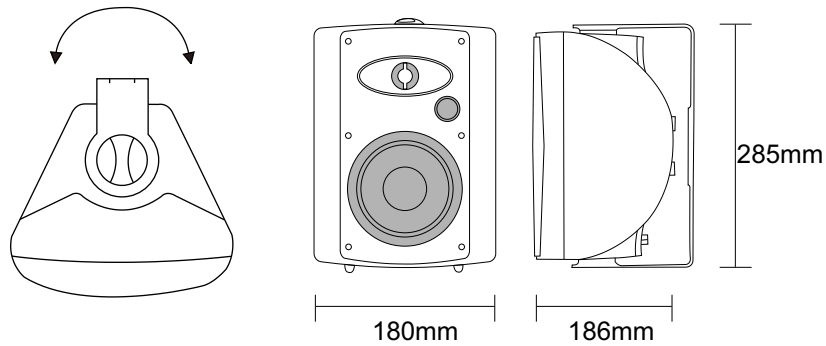

Wall Mount Speaker (Dampproof)

T-775H

Model	T-775H
Power Taps @100V	3.75W, 7.5W, 15W, 30W
Power Taps @70V	1.9W, 3.75W, 7.5W, 15W, 30W
Transformer Impedance	2.6K Ω /1.3K Ω /670 Ω /330 Ω /165 Ω
Input	70V/100V/8 Ω
SPL(1W/1M)	88dB
Max. SPL (Rated W/1M)	103dB
Frequency Response (-10dB)	100-18KHz
Finish	Baffle: ABS, Black/White Grille: Steel, Black/White
Speaker Driver	5" x 1 1.5" x 1
Dimensions	285 x 180 x 186mm
Weight	2.7kg
Mounting	With mounting bracket fixed by screw