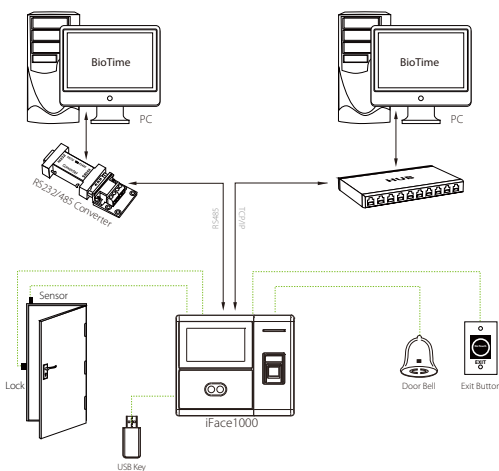

Specifications

Display	4.3-Inch Touch Screen
Face capacity	3,000 (1:N)
Fingerprint capacity	4,000
ID Card capacity	10,000 (Optional)
Logs capacity	100,000
Communication	TCP/IP, RS232/485, USB Host
Standard Functions	Automatic Status Switch, Self-Service Query, Work Code, SMS DST, T9 Input, 9 Digit User ID, Scheduled Bell, Photo ID, ADMS
Interfaces for	3rd Party Electric Lock, Door Sensor, Exit Button, Alarm
Wiegand Signal	Output
Optional Functions	ID/IC/HID Card, Wi-Fi, 3G, 2000 mAH Backup Battery, External Bell and Printer
Power Supply	12V 3A
Operating Temperature	0 °C- 45 °C
Operating Humidity	20%-80%
Dimensions	195.5*166.5*120mm (Length*Width*Thickness)
Package Weight	1.6 kg

Configuration