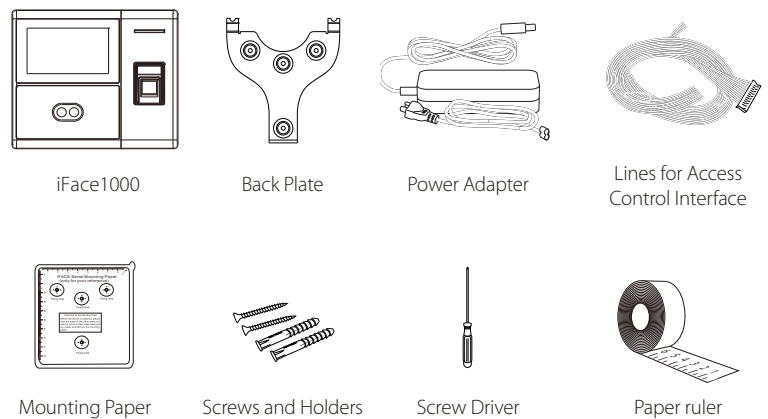

What's in the Box

ZKTeco Middle East
www.zkteco.me
E-mail: zk_me@zkteco.com

© Copyright 2016.ZKTECO CO., LTD. ZKTeco Logo is a registered trademark of ZKTeco or a related company. All other product and company names mentioned are used for identification purposes only and may be the trademarks of their respective owners. All specifications are subject to change without notice. All rights reserved.