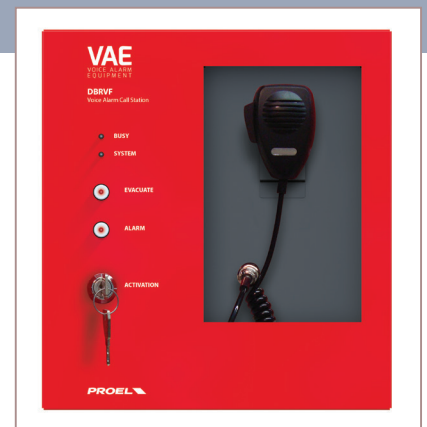

Public Address System

**TELEFIRE**  
Open Fire Detection Systems

**TFVE-300**

# TFVE-300

## Combined Public Address System

- > Combined and modular all-in-one PA system.
- > High-quality 300 W power amplifier with a 100 V output.
- > Includes an active sub-woofer outlet for high-quality background music.
- > Suitable for all types of facilities including exhibition halls, industrial buildings, schools, residential homes.
- > Includes programmable ring clock for playing sounds or music at schools.
- > Includes two optional pre-recorded Hebrew emergency announcements: regarding alarm and evacuation. The announcements include standard alert sounds in accordance with the requirements of the NFPA and UL.
- > Announcements are broadcast by the fire detection control unit, according to pre-programmed scenarios. Using switches at the front of the unit, and the remote emergency microphone.
- > Approved by the Standards Institution of Israel and by the European EN standards.
- > Operated either by a direct connection to the control unit, or by using addressable outlet units ADR-723.
- > Optional remote microphones, controlled and connected.
- > Built-in ETHERNET port for remote communication.