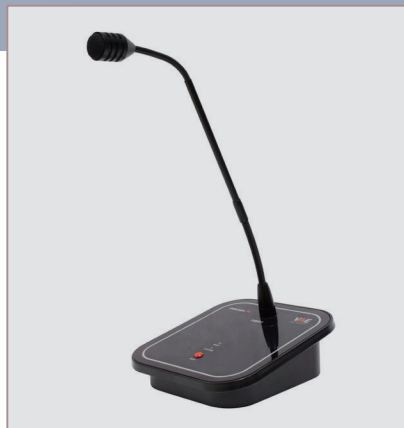

Public Address System

**TELEFIRE**  
Open Fire Detection Systems

**TFVE-300**

## Combined Public Address System

- > Combined and modular all-in-one PA system.
- > High-quality 300 W power amplifier with a 100 V output.
- > Includes an active sub-woofer outlet for high-quality background music.
- > Suitable for all types of facilities including exhibition halls, industrial buildings, schools, residential homes.
- > Includes programmable ring clock for playing sounds or music at schools.
- > Includes two optional pre-recorded Hebrew emergency announcements: regarding alarm and evacuation. The announcements include standard alert sounds in accordance with the requirements of the NFPA and UL.
- > Announcements are broadcast by the fire detection control unit, according to pre-programmed scenarios. Using switches at the front of the unit, and the remote emergency microphone.
- > Approved by the Standards Institution of Israel and by the European EN standards.
- > Operated either by a direct connection to the control unit, or by using addressable outlet units ADR-723.
- > Optional remote microphones, controlled and connected.
- > Built-in ETHERNET port for remote communication.